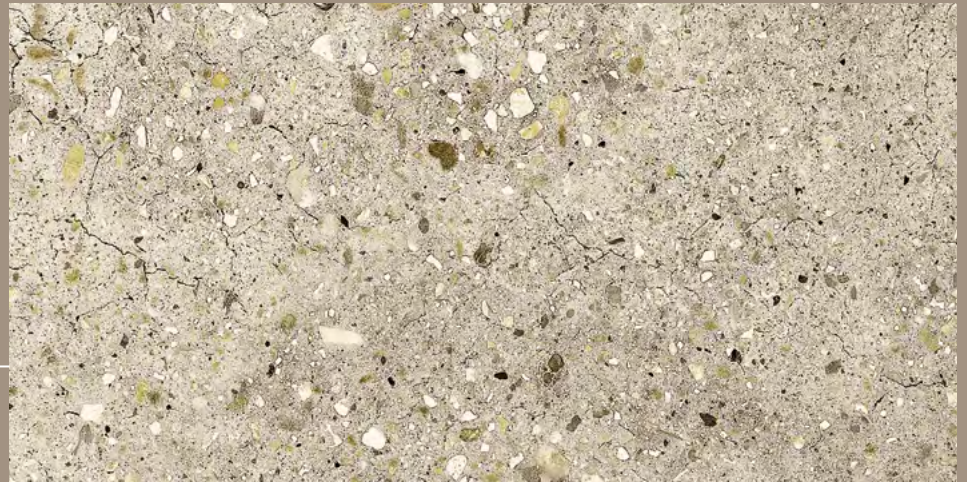

wind collection

natural

sizes:

100x100 cm.
39.37"x 39.37"

50x100 cm.
19.69"x 39.37"

25x100 cm.
9.84"x 39.37"

60x60 cm.
23.62"x23.62"

25x29 cm.
9.84"x11.42"

ivory

colors: 03	sizes: 05	thickness: 10 mm	finishes: 05

Natural	DIN: R10 DIN 51130	PTV: >24 MODERATE SLIP POTENTIAL BS-7976	DCOF: >0,42 ANSI A 137.1	CLASE: 1 UNE-ENV 12633	
Decor	DIN: R10 DIN 51130	PTV: >24 MODERATE SLIP POTENTIAL BS-7976	DCOF: >0,42 ANSI A 137.1	CLASE: 1 UNE-ENV 12633	
Nonslip	DIN: R11 DIN 51130	PTV: >36 BS-7976	DCOF: >0,42 ANSI A 137.1	CLASE: 3 UNE-ENV 12633	
Hexagon	DIN: R10 DIN 51130	PTV: >24 MODERATE SLIP POTENTIAL BS-7976	DCOF: >0,42 ANSI A 137.1	CLASE: 1 UNE-ENV 12633	
Solid 2cm	DIN: R11 DIN 51130	CLASS: C DIN 51130	PTV: >36 BS-7976	DCOF: >0,42 ANSI A 137.1	CLASE: 3 UNE-ENV 12633