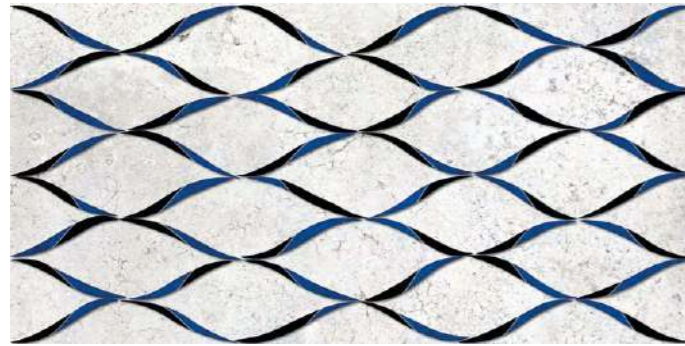

White Wave

**NON
SLIP**

100x100	99,55x99,55 cm - 39.37"x39.37"	10 mm
Kangen White Natural		G-7268
50x100	49,75x99,55 cm - 19.69"x39.37"	10 mm
Kangen White Natural		G-7162
50x100	49,75x99,55 cm - 19.69"x39.37"	10 mm
Kangen White Nonslip		G-7208

50x100	49,75x99,55 cm - 19.69"x39.37"	10 mm
Kangen White Wave		G-7208

100x100	99,55x99,55 cm - 39.37"x39.37"	10 mm
Kangen Grey Natural		G-7268
50x100	49,75x99,55 cm - 19.69"x39.37"	10 mm
Kangen Grey Natural		G-7162

50x100	49,75x99,55 cm - 19.69"x39.37"	10 mm
Kangen Grey Decor		G-7298

100x100	99,55x99,55 cm - 39.37"x39.37"	10 mm
Kangen Brown Natural		G-7268
50x100	49,75x99,55 cm - 19.69"x39.37"	10 mm
Kangen Brown Natural		G-7162

60x60	59,2x59,2 cm - 23.31"x23.31"	10 mm
Kangen Grey Pre Scored 20 Natural		G-7170

Mosaics	SIZE / Formato	Brown Natural	Grey Natural	White Natural
	29,75x29,75 cm 11.71"x11.71"	Mosaico 5x5	G-7558	G-7558

Rodapie	SIZE / Formato	Brown Natural	Grey Natural	White Natural
	7,5x100 7,5x50	Rodapie Rodapie	G-6115 G-6071	G-6115 G-6071

Listas	SIZE / Formato	Brown Natural	Grey Natural	White Natural
	7,5x100 7,5x50	Listas Listas	G-6111 G-6065	G-6111 G-6065

Gradone	SIZE / Formato	Brown Natural	Grey Natural	White Natural
	50x100	Gradone Gradone Ángulo	G-6655 G-6723	G-6655 G-6723

Peldaño	SIZE / Formato	Brown Natural	Grey Natural	White Natural
	50x100	Peldaño Peldaño Ángulo	G-6337 G-6375	G-6337 G-6375

Packing List	Real Size cm	Real Size "	Box/ Pallet	Pzs/ Box	M2/ Pallet	M2/ Box	SQF/ Pallet	SQF/ Box	Kg/ Pallet	Kg/ Box	Kg/ Piece
100x100 (10 mm)	99,55x99,55	39.19"x39.19"	40	1	39,641	0,991	426,694	10,667	991	23,886	23,536
50x100 (10 mm)	49,75x99,55	19.59"x39.19"	27	3	40,116	1,486	431,810	15,993	941	34,102	11,269
60x60 (10 mm)	59,55x59,55	23.44"x23.44"	30	4	42,554	1,418	458,056	15,269	972	31,743	7,849