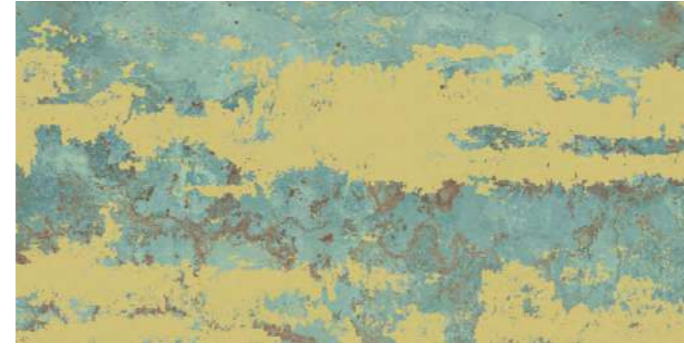

PORCELAIN

60x120	59,55 x 119,3 cm - 23.45"x46.97"	10 mm
Mirror Zinc Polished		G-1980

Mirror Zinc

30x60	29,75 x 59,55 cm - 11.71"x23.44"	10 mm
Mirror Aged Polished		G-1975