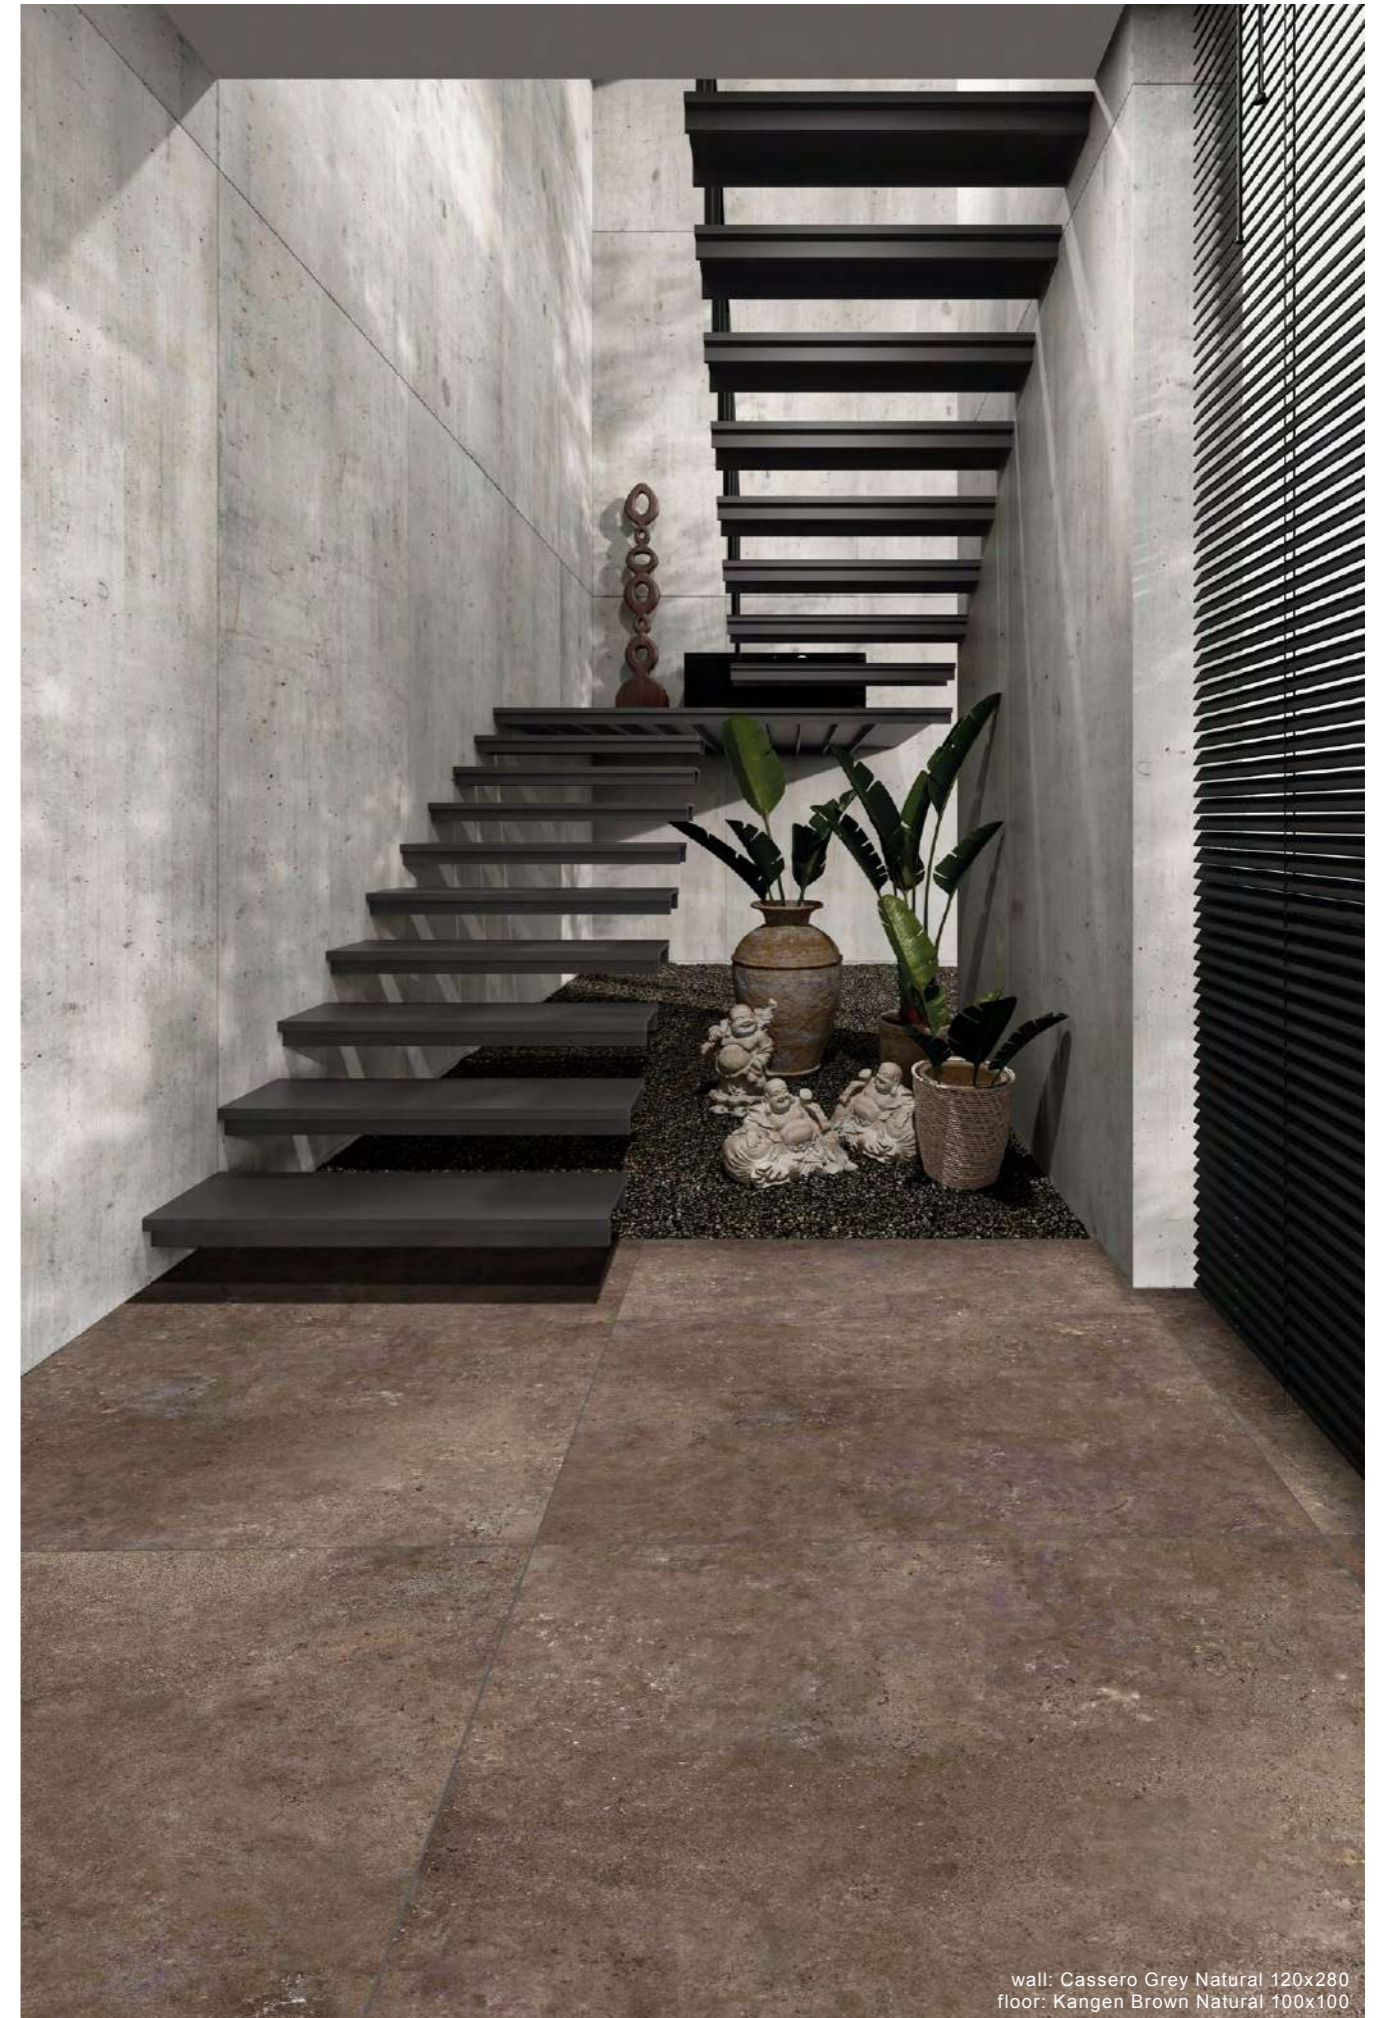

wall: Cassero Grey Natural 120x280
floor: Kangen Brown Natural 100x100